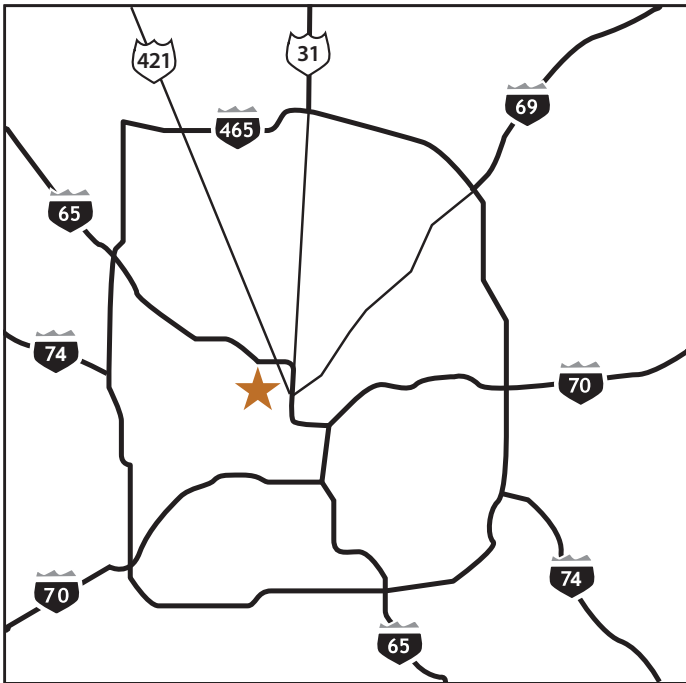

# PIVOT

MARKETING

1500 EAST RIVERSIDE DR  
INDIANAPOLIS, IN 46202  
(TEL) 317.536.0047  
(FAX) 317.536.0575

**Pivot Marketing** is located on the northwest side of downtown Indianapolis with easy access from I-65. Please enter at the corner of 15th Street & E. Riverside Dr.