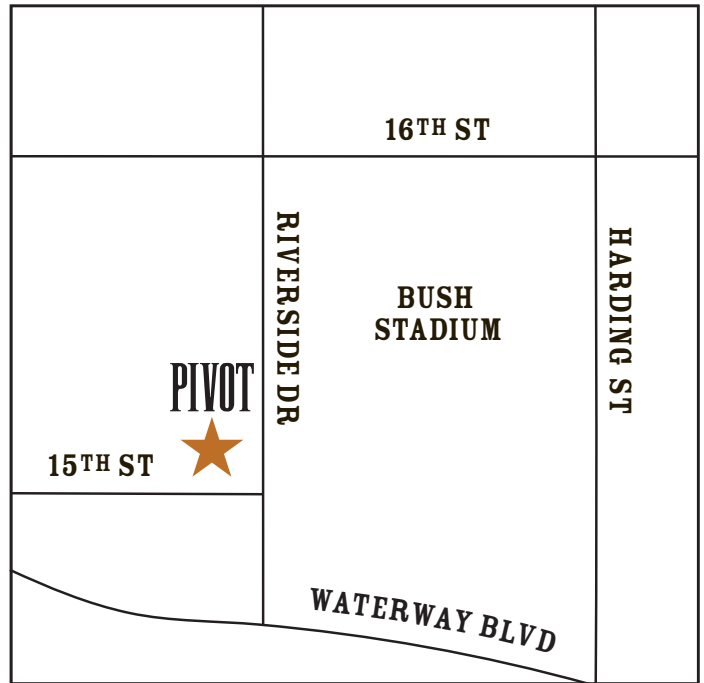

# PIVOT

MARKETING

1500 EAST RIVERSIDE DR  
INDIANAPOLIS, IN 46202  
(TEL) 317.536.0047  
(FAX) 317.536.0575

**Pivot Marketing** is located on the northwest side of downtown Indianapolis with easy access from I-65. Please enter at the corner of 15th Street & E. Riverside Dr.